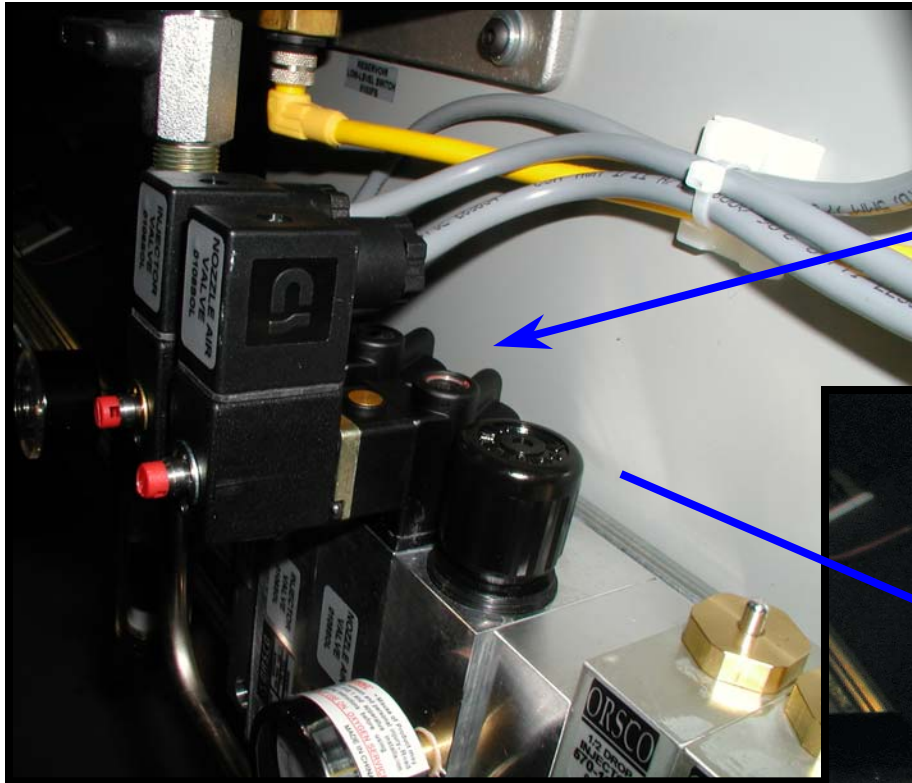

ORSCO System Manual Override

Series 170 System

Override Button

There is a manual override button for both the **injector control solenoid** and the **nozzle air control solenoid**. Both are labeled for easy identification.